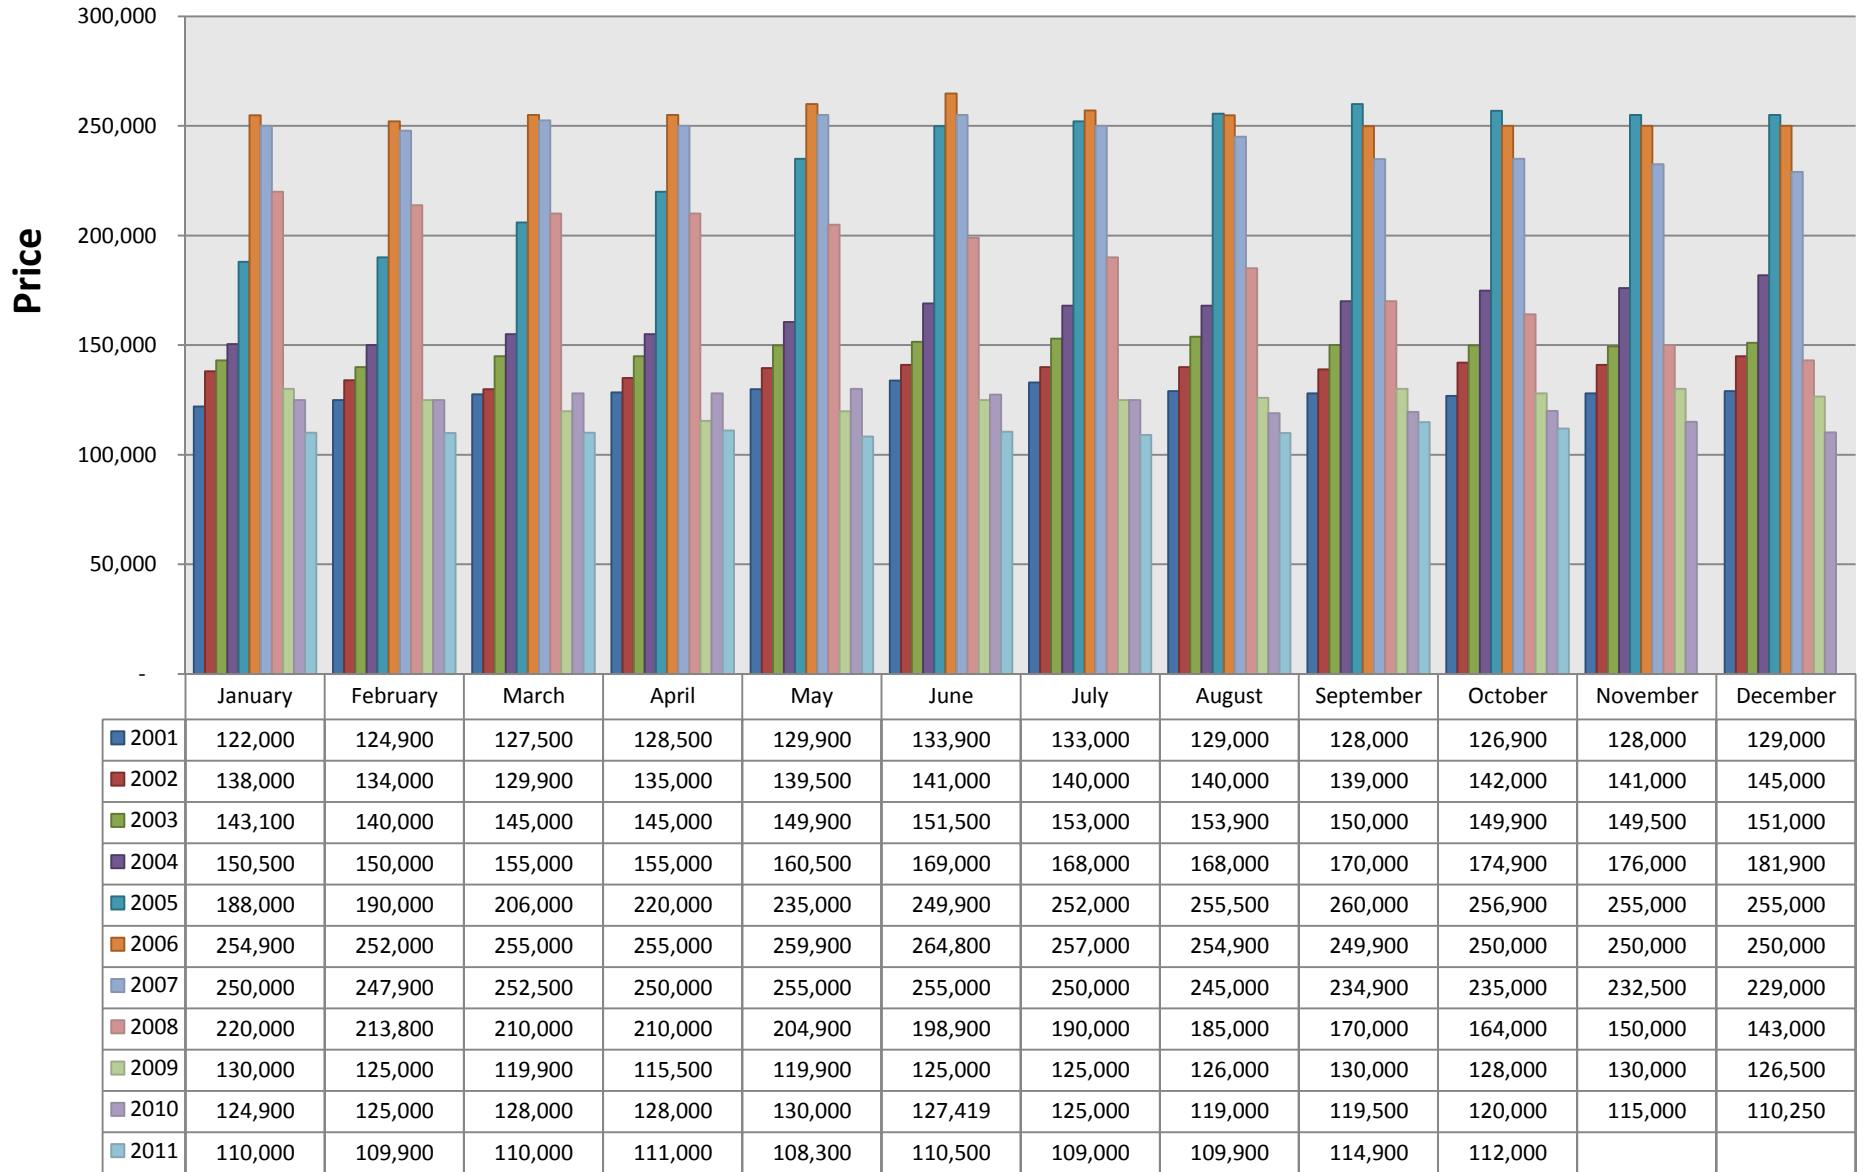

ARIZONA REGIONAL MULTIPLE LISTING SERVICE, INC.
Home Sales Median Price Per Month

This representation is based in whole or in part on the data supplied by ARMLS. ARMLS does not guarantee nor is in any way responsible for its accuracy. Data maintained by ARMLS may not reflect all real estate activity in the market.