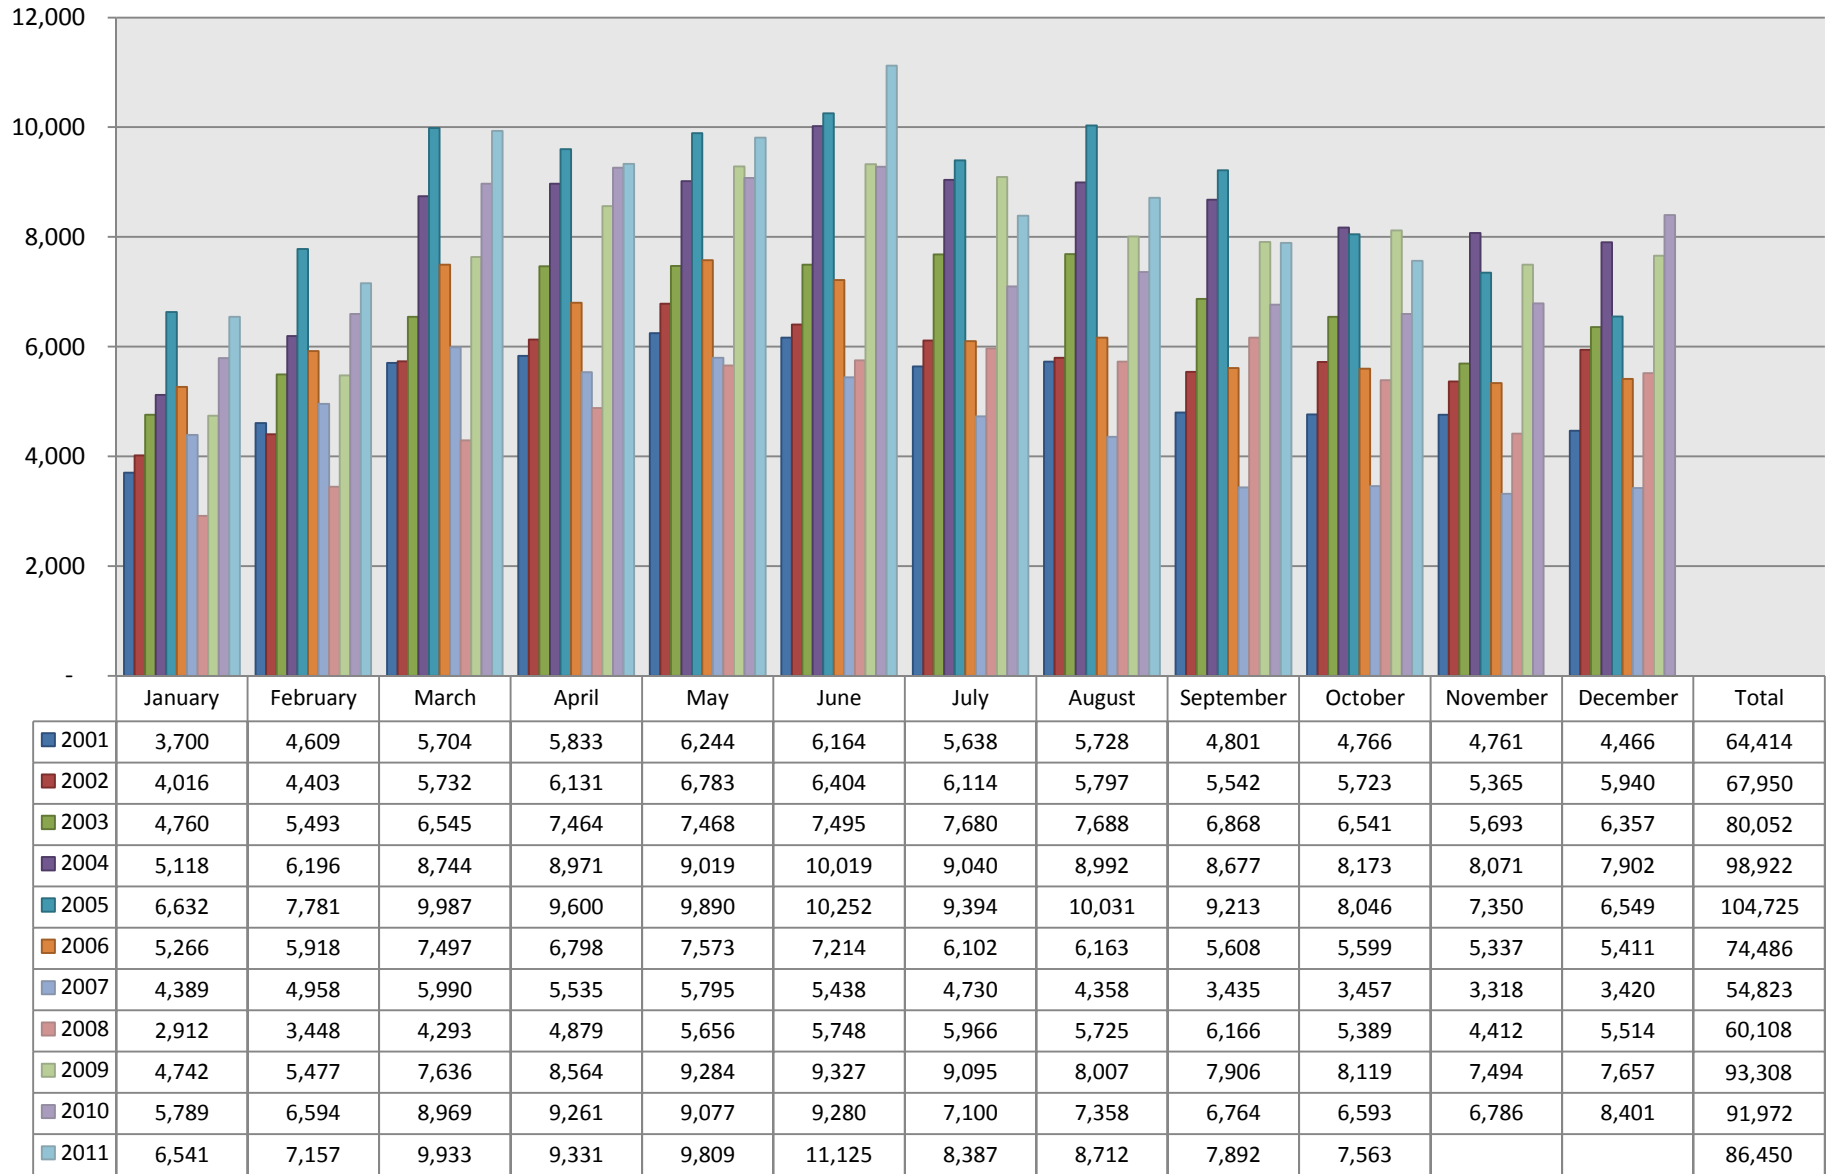

ARIZONA REGIONAL MULTIPLE LISTING SERVICE, INC.
Home Sales Per Month

This representation is based in whole or in part on the data supplied by ARMLS. ARMLS does not guarantee nor is in any way responsible for its accuracy. Data maintained by ARMLS may not reflect all real estate activity in the market.