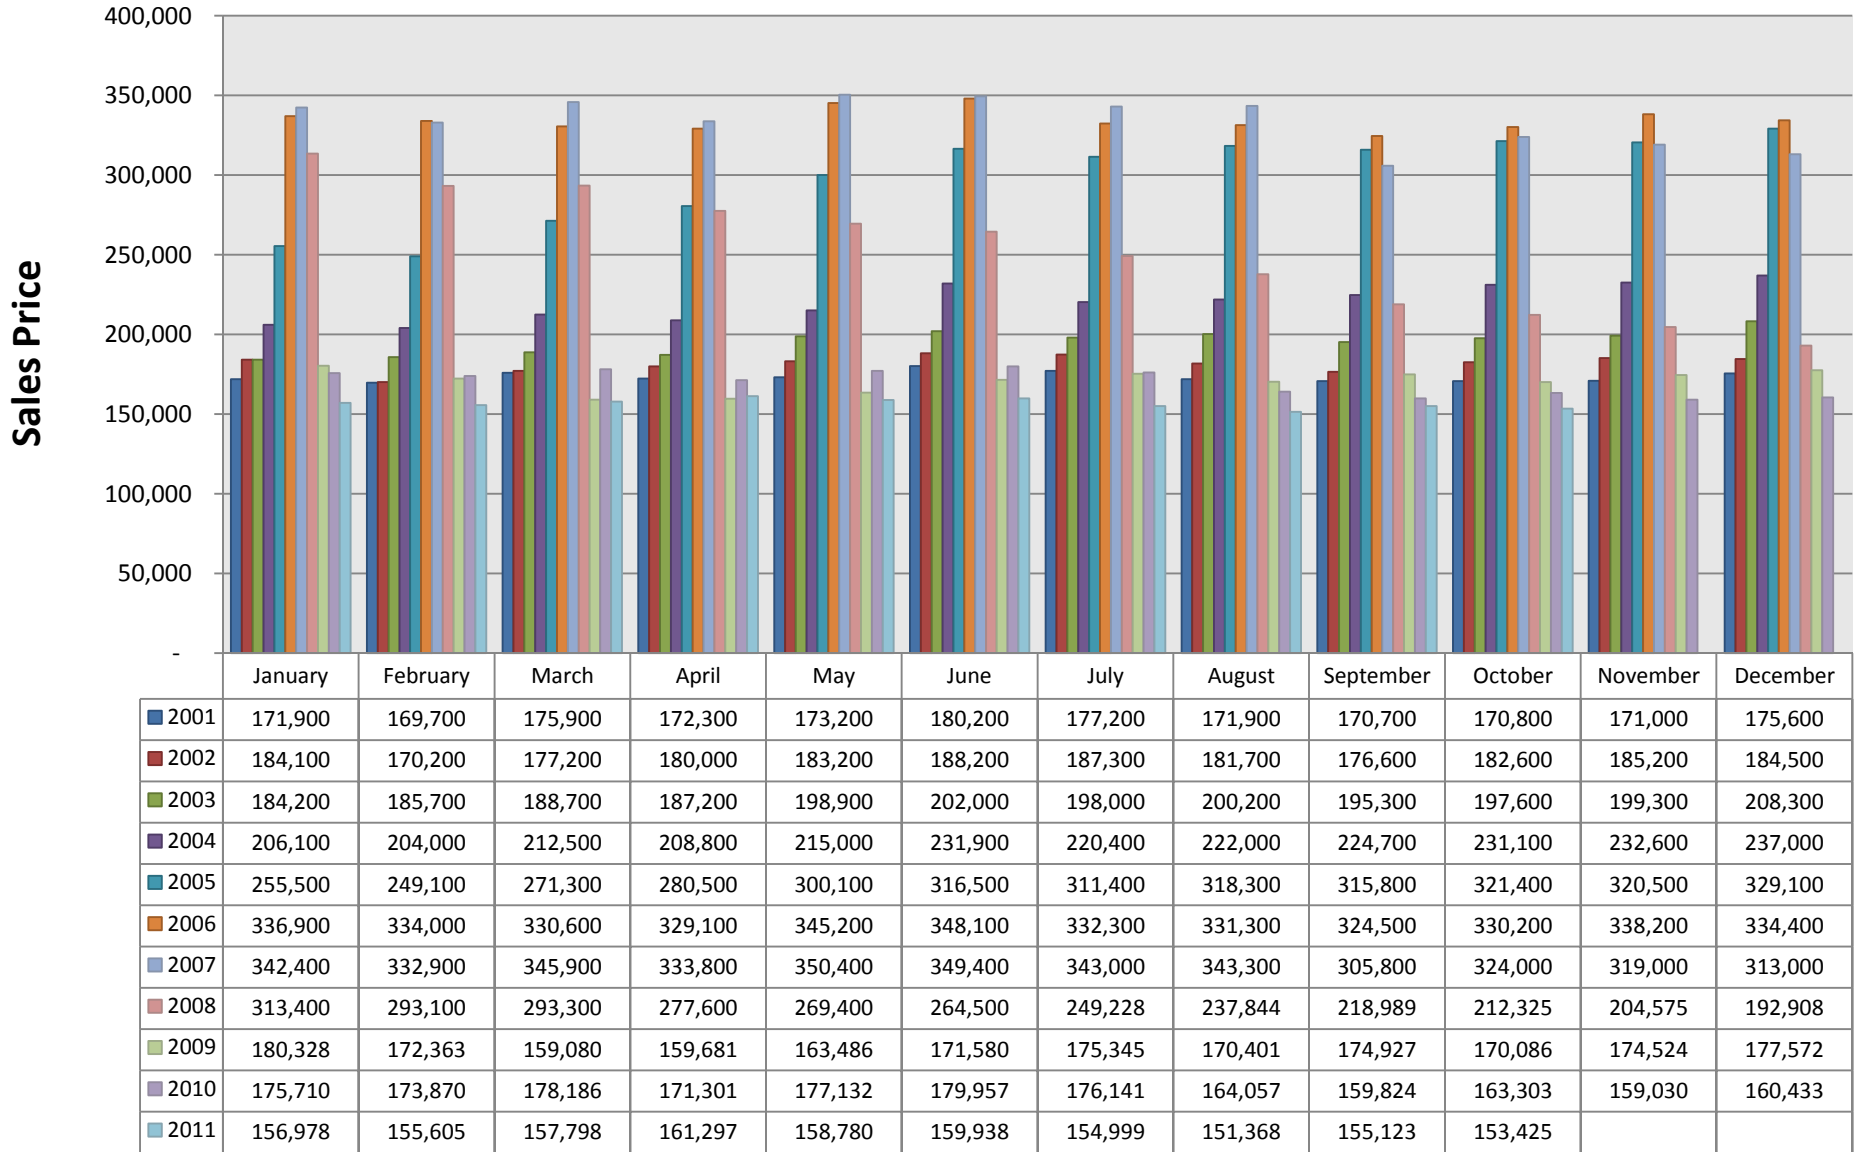

ARIZONA REGIONAL MULTIPLE LISTING SERVICE, INC.
Average Sales Price Per Month

This representation is based in whole or in part on the data supplied by ARMLS. ARMLS does not guarantee nor is in any way responsible for its accuracy. Data maintained by ARMLS may not reflect all real estate activity in the market.