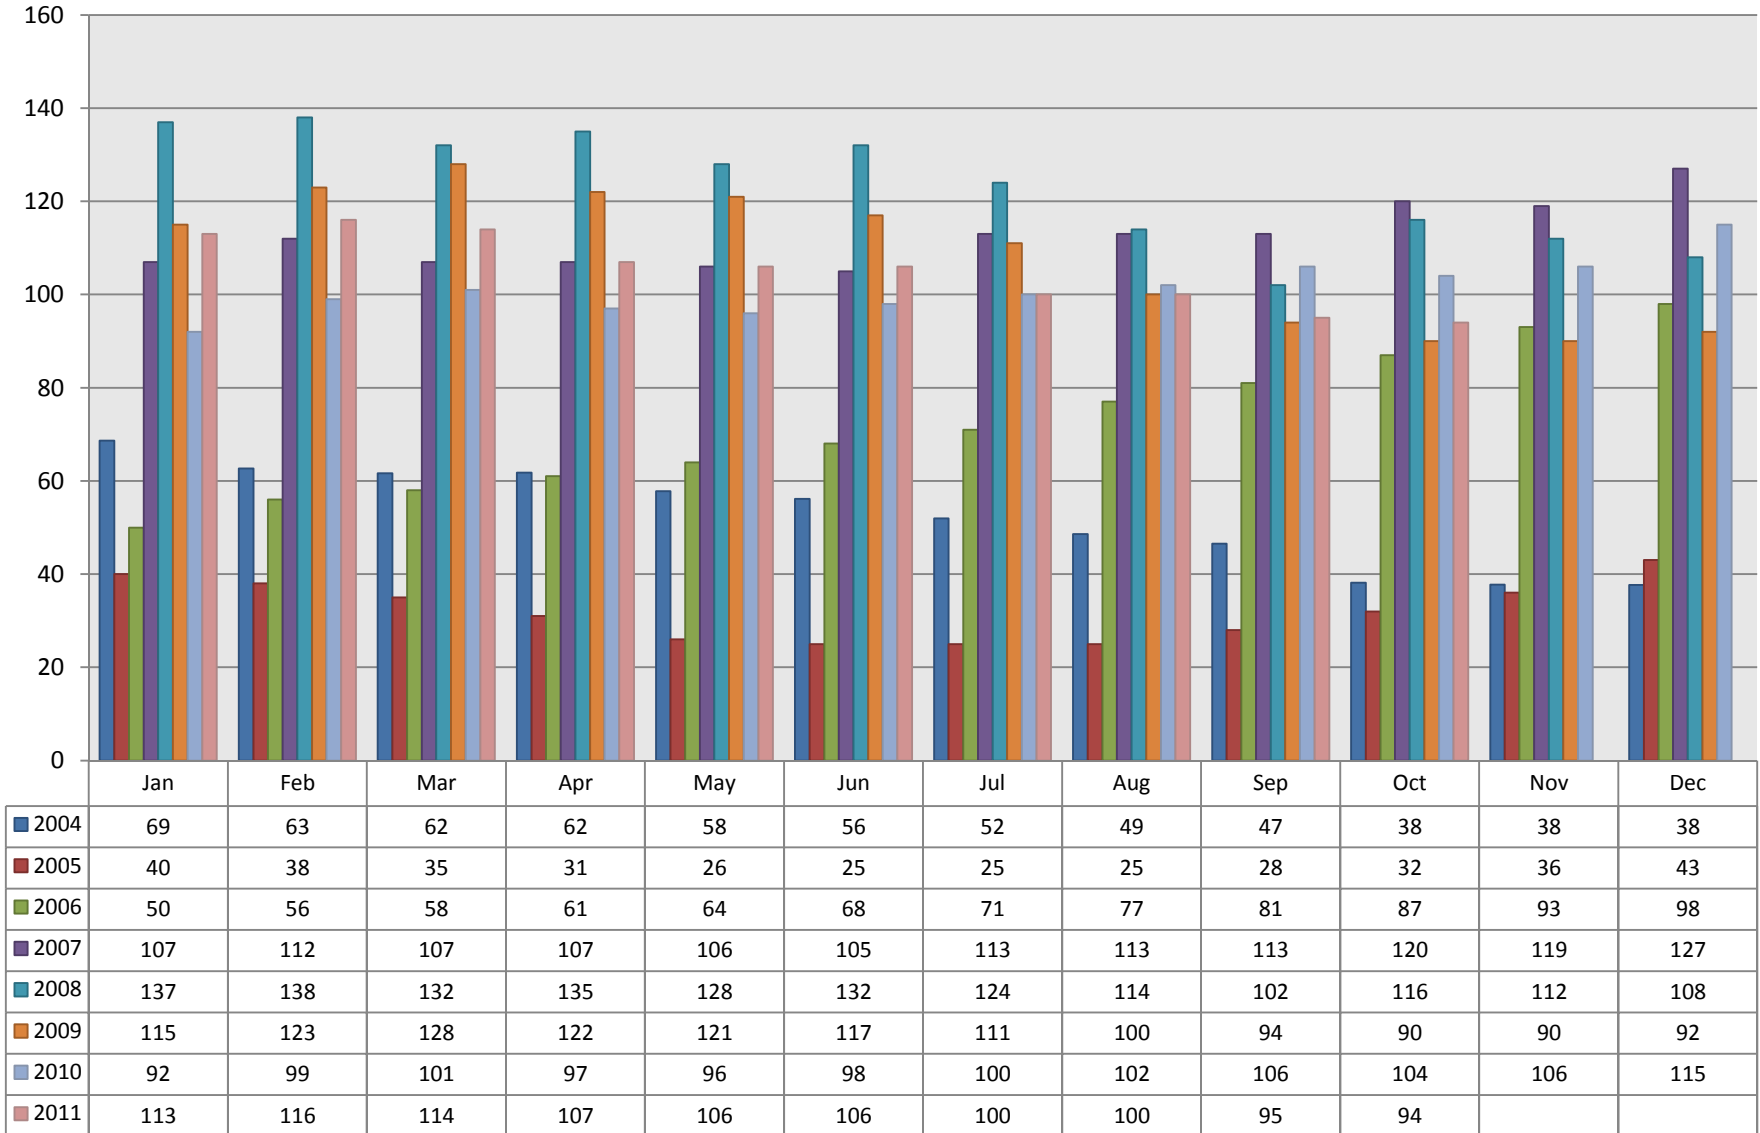

**ARIZONA REGIONAL MULTIPLE LISTING SERVICE, INC.
Average Cumulative Days on Market for Sold Listings**

This representation is based in whole or in part on the data supplied by ARMLS. ARMLS does not guarantee nor is in any way responsible for its accuracy. Data maintained by ARMLS may not reflect all real estate activity in the market.