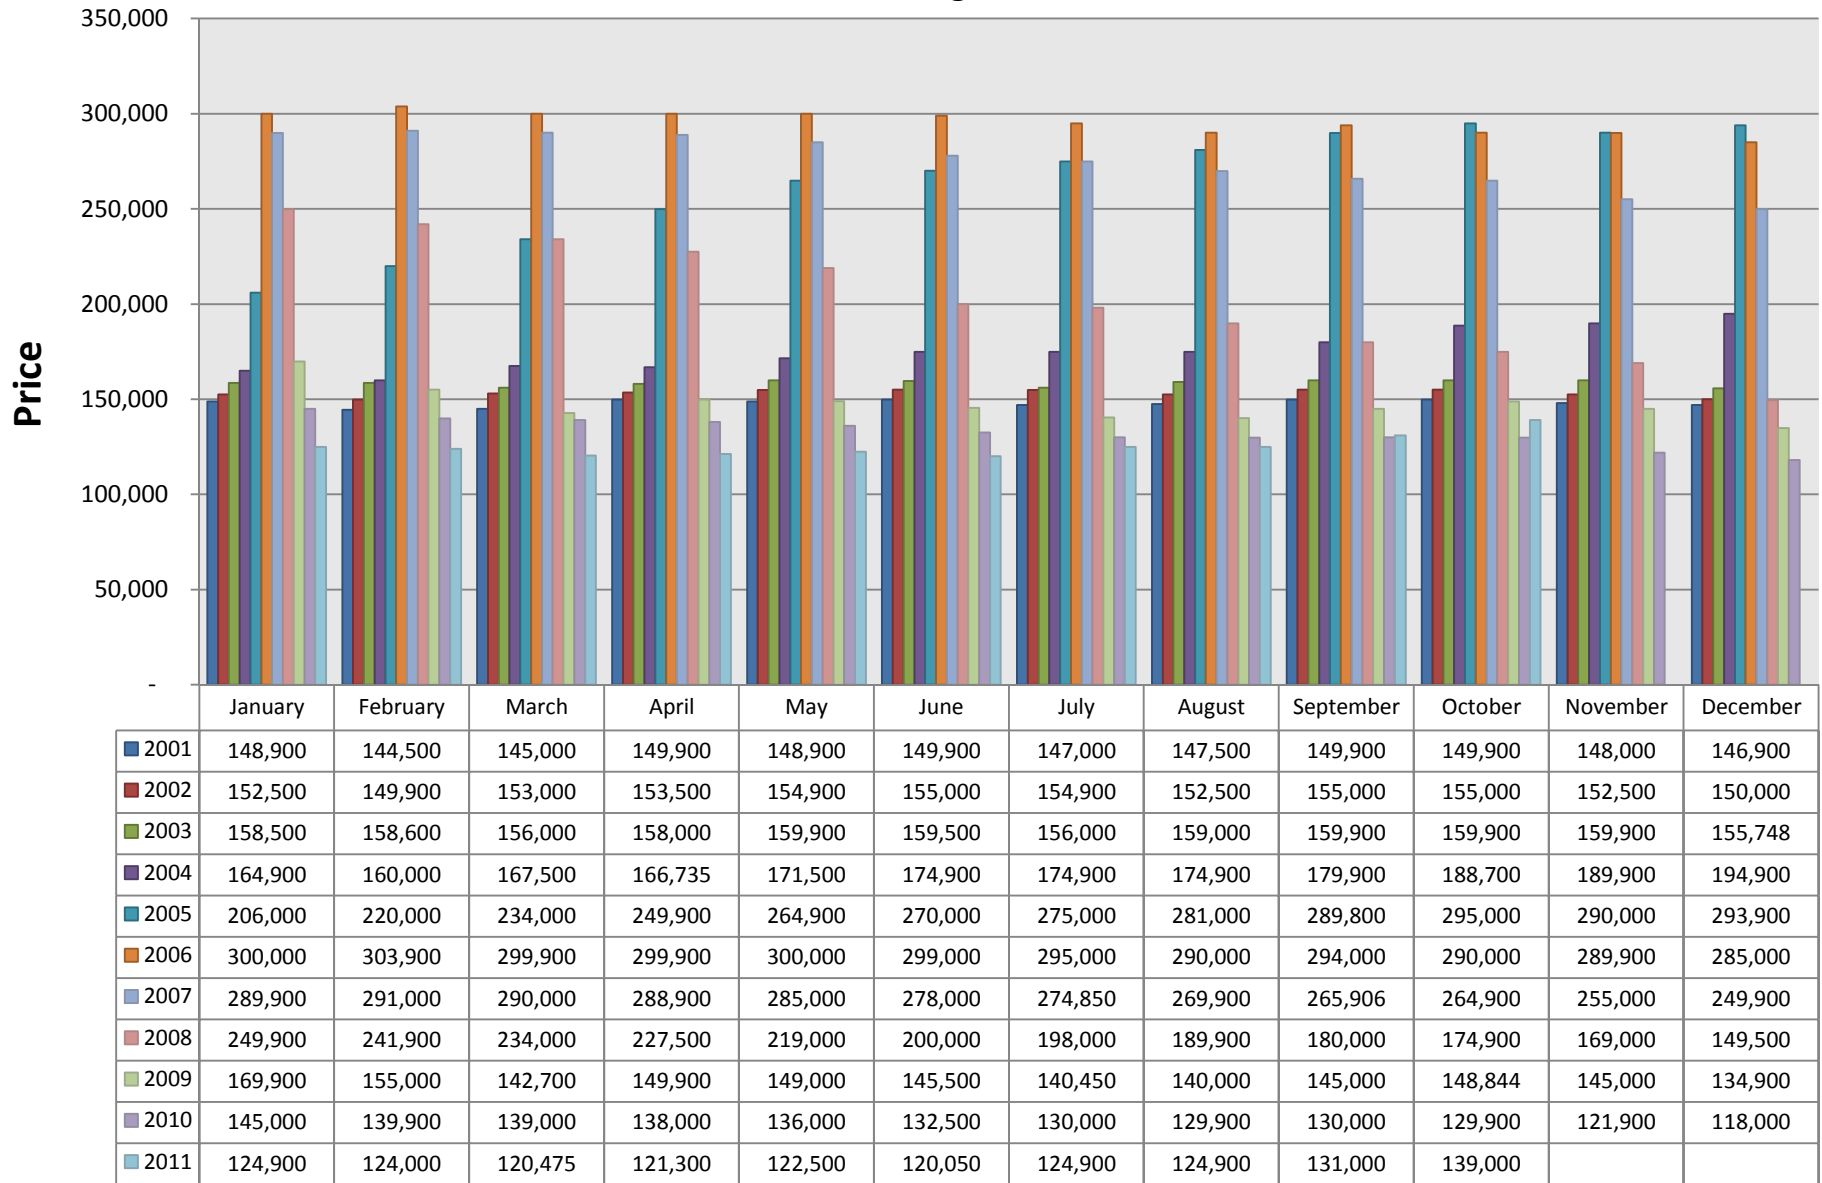

ARIZONA REGIONAL MULTIPLE LISTING SERVICE, INC.
Median New Listing Price Per Month

This representation is based in whole or in part on the data supplied by ARMLS. ARMLS does not guarantee nor is in any way responsible for its accuracy. Data maintained by ARMLS may not reflect all real estate activity in the market.