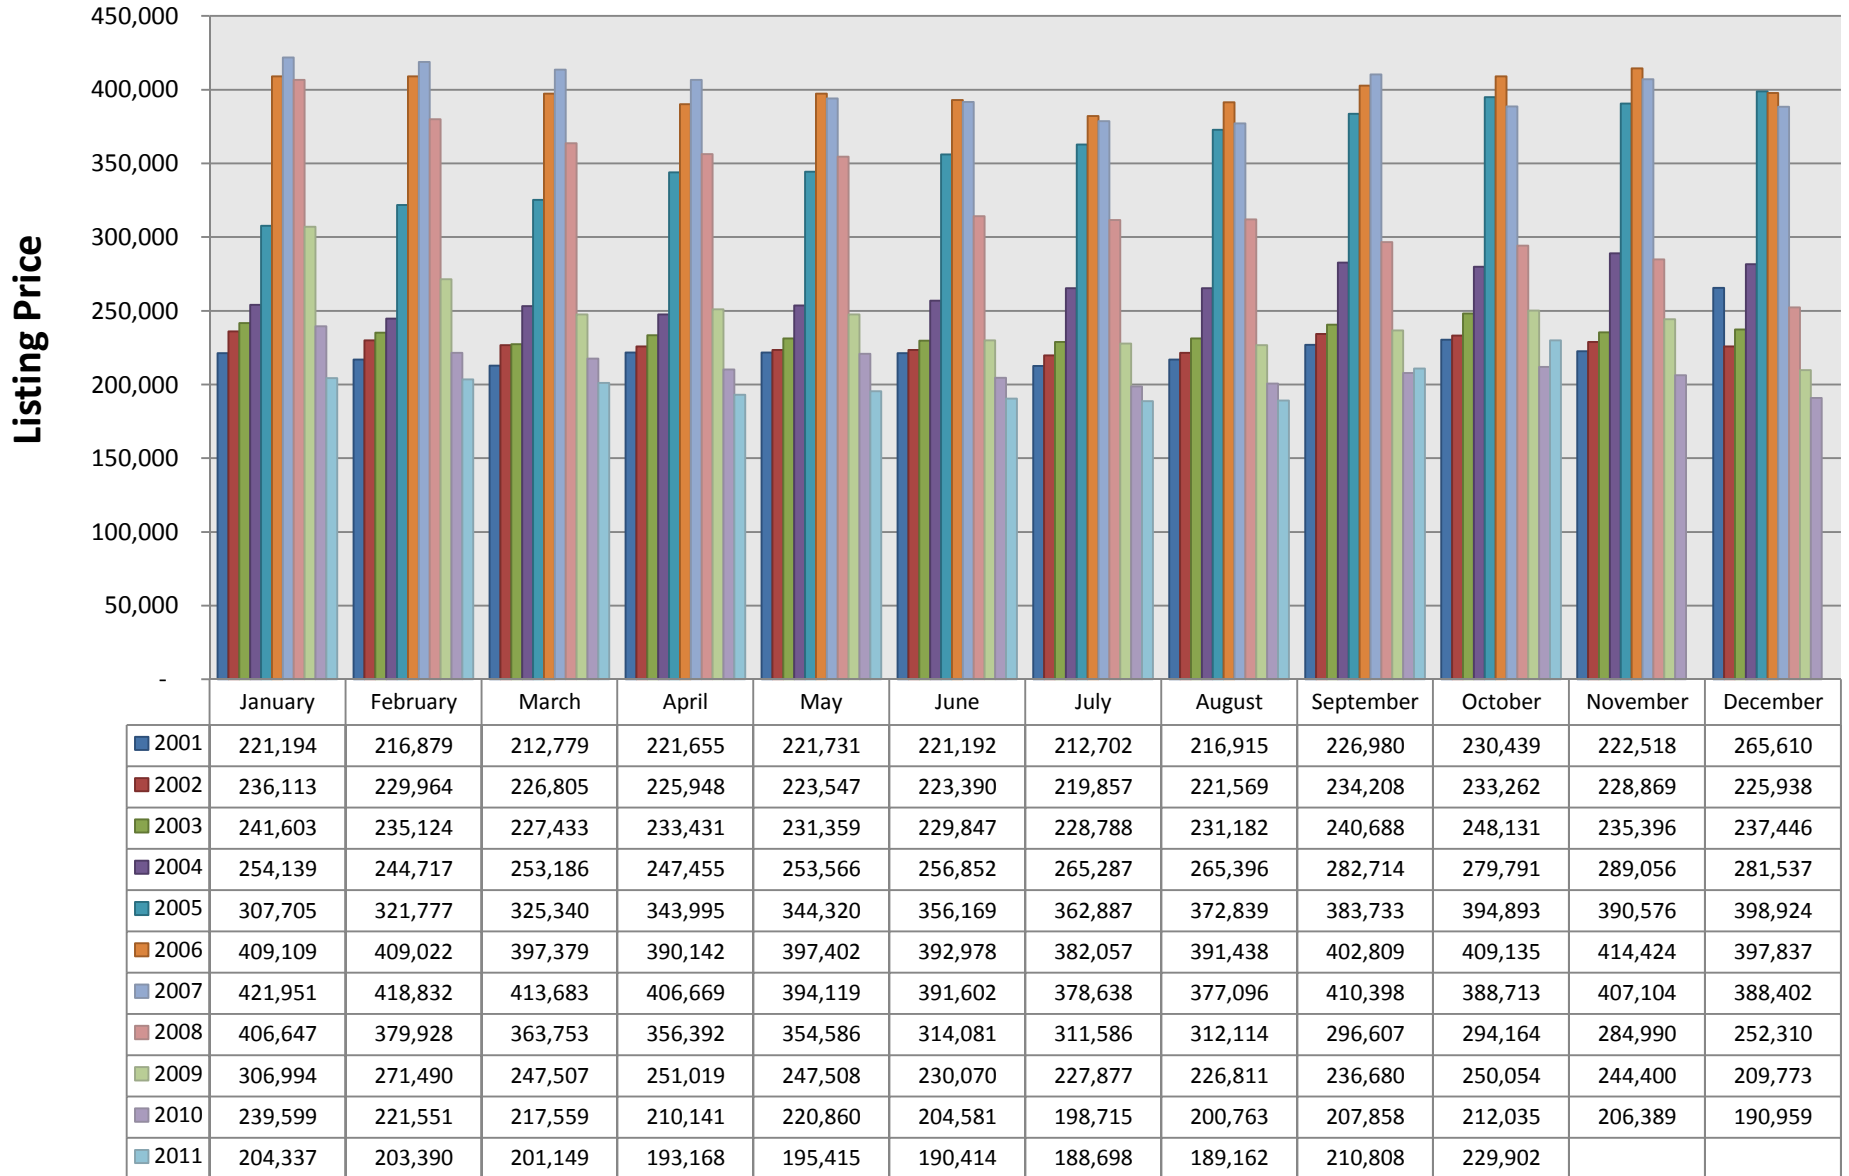

ARIZONA REGIONAL MULTIPLE LISTING SERVICE, INC.
Average New Listing Price Per Month

This representation is based in whole or in part on the data supplied by ARMLS. ARMLS does not guarantee nor is in any way responsible for its accuracy. Data maintained by ARMLS may not reflect all real estate activity in the market.